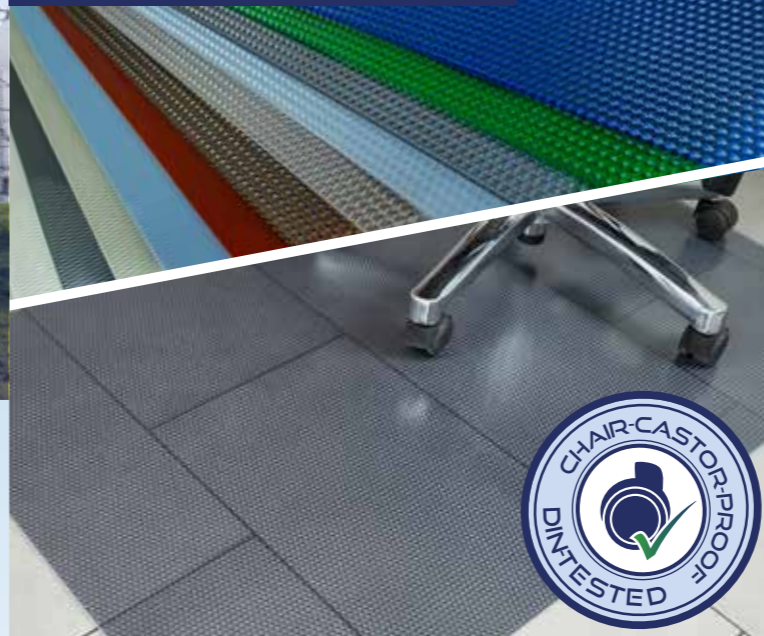

Current technical specifications 10/2012; subject to change