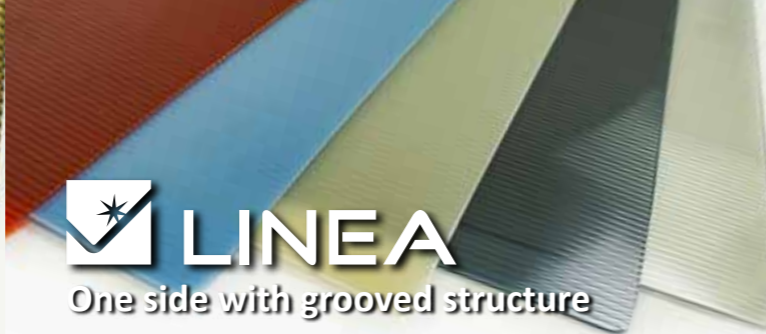

ONE MAT FOR ALL TYPES OF FLOORING

Our **SALUX® FLOOR BIO LINE®** floor protection mats provide ideal protection for almost all floors and flat woven carpets

(not including cork and wood floors with underfloor heating.)

As a safety precaution, please check the anti-slip properties of the mat on your floor.

DIAMOND
One side with prismatic structure

LINEA
One side with grooved structure

FROST
One side with rippled structure