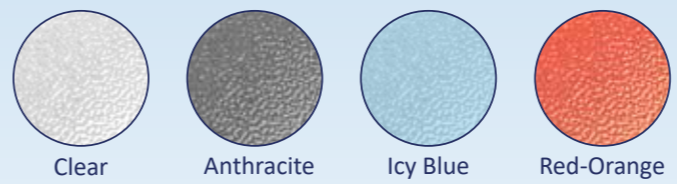

SALUX® FLOOR floor protection mats in the classic **FROST** design ensure optimum protection of your floor against excessive wear and tear or dirt accumulation. The special rippled structure adjusts to almost any type of flooring. Its timeless design and particularly durable material ensure that you will enjoy this product for a very long time.