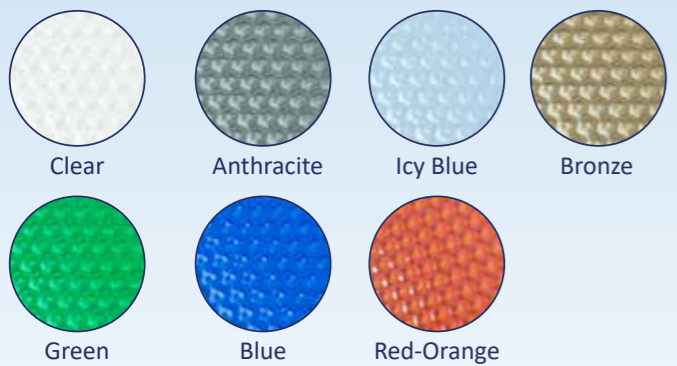

ONE MAT FOR ALL TYPES OF FLOORING

Our **SALUX® FLOOR BIO LINE®** floor protection mats provide ideal protection for almost all floors and flat woven carpets

(not including cork and wood floors with underfloor heating.)

As a safety precaution, please check the anti-slip properties of the mat on your floor.

DIAMOND
One side with prismatic structure

LINEA
One side with grooved structure

FROST
One side with rippled structure

Unless the mat is being used as a drip mat, the textured side should be placed on the floor and the smooth side should face upwards.

Our SALUX® FLOOR floor protection mats with the **LINEA** design feature an outstanding straight-lined structure. This variant means your floors are not only extremely well protected, but also feature an elegant, discreet design in four attractive colour shades.