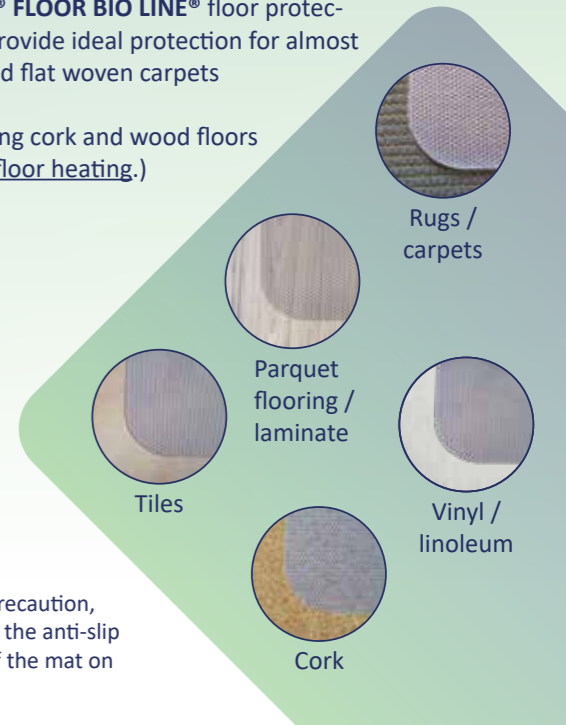

Phone: +49 34 64 - 54 15-0
Fax: +49 34 64 - 54 15-20
Email: info@salux.de
www.salux.de

Follow us

MORE THAN PLASTIC.

**SALUX® FLOOR
FLOOR PROTECTION MATS**

- ✓ Innovative, sustainable raw materials
- ✓ 100% recyclable
- ✓ Chair-castor-proof – DIN-tested
- ✓ Slip-resistant
- ✓ High quality
- ✓ Diverse

**THE PERFECT DESIGN
FOR EVERY APPLICATION**

Our **SALUX® FLOOR BIO LINE®** floor protection mats made of high-quality, durable and, most importantly, sustainable material protect flooring against wear and ensure mobility when at your desk.

The mats come in four different sizes to match any kind of desk with an attractive form of floor protection.

Material thickness	1.8 - 2.5 mm
Available sizes	1500 x 1200 mm 1200 x 900 mm 1150 x 750 mm 400 x 400 mm

**ONE MAT FOR ALL
TYPES OF FLOORING**

Our **SALUX® FLOOR BIO LINE®** floor protection mats provide ideal protection for almost all floors and flat woven carpets

(not including cork and wood floors with underfloor heating.)