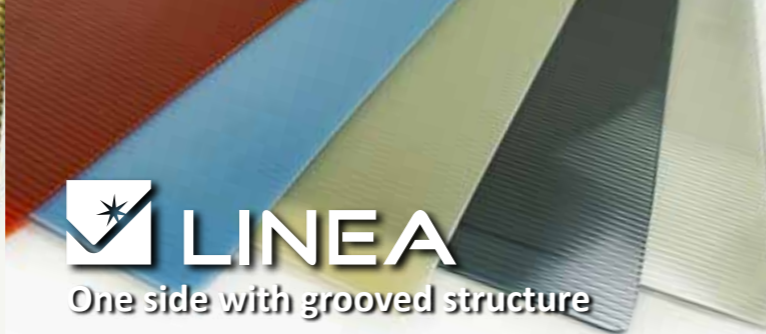

**ONE MAT FOR ALL
TYPES OF FLOORING**

Our **SALUX® FLOOR BIO LINE®** floor protection mats provide ideal protection for almost all floors and flat woven carpets

(not including cork and wood floors with underfloor heating.)

As a safety precaution, please check the anti-slip properties of the mat on your floor.

DIAMOND
One side with prismatic structure

LINEA
One side with grooved structure

FROST
One side with rippled structure