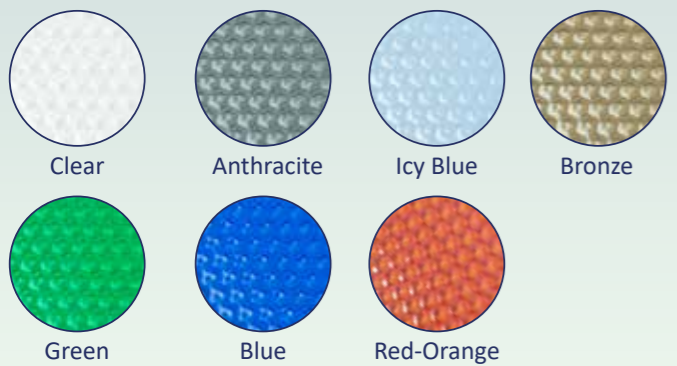

**ONE MAT FOR ALL
TYPES OF FLOORING**

Our **SALUX® FLOOR BIO LINE®** floor protection mats provide ideal protection for almost all floors and flat woven carpets

(not including cork and wood floors with underfloor heating.)

As a safety precaution, please check the anti-slip properties of the mat on your floor.

DIAMOND
One side with prismatic structure

LINEA
One side with grooved structure

FROST
One side with rippled structure

Our SALUX® FLOOR BIO LINE® floor protection mats with the **DIAMOND** design allow you to express your creativity. Make a statement with the extraordinary diamond structure available in contemporary colours and design your living room just how you want it.